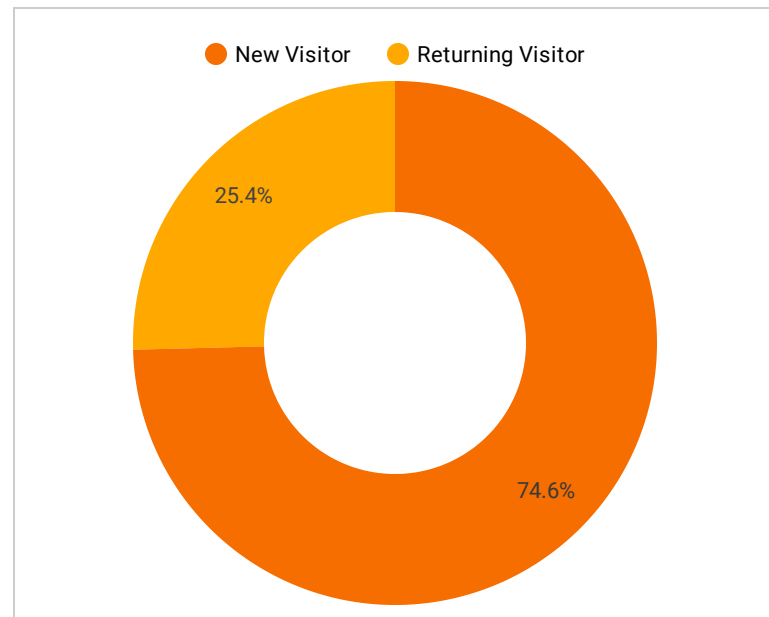

# Google Analytics Audience Overview

Jan 1, 2022 - Jan 31, 2022

## Your audience at a glance

Users  
**23,319**

New Users  
**21,376**

Sessions  
**28,666**

Pageviews  
**38,647**

Other Metric