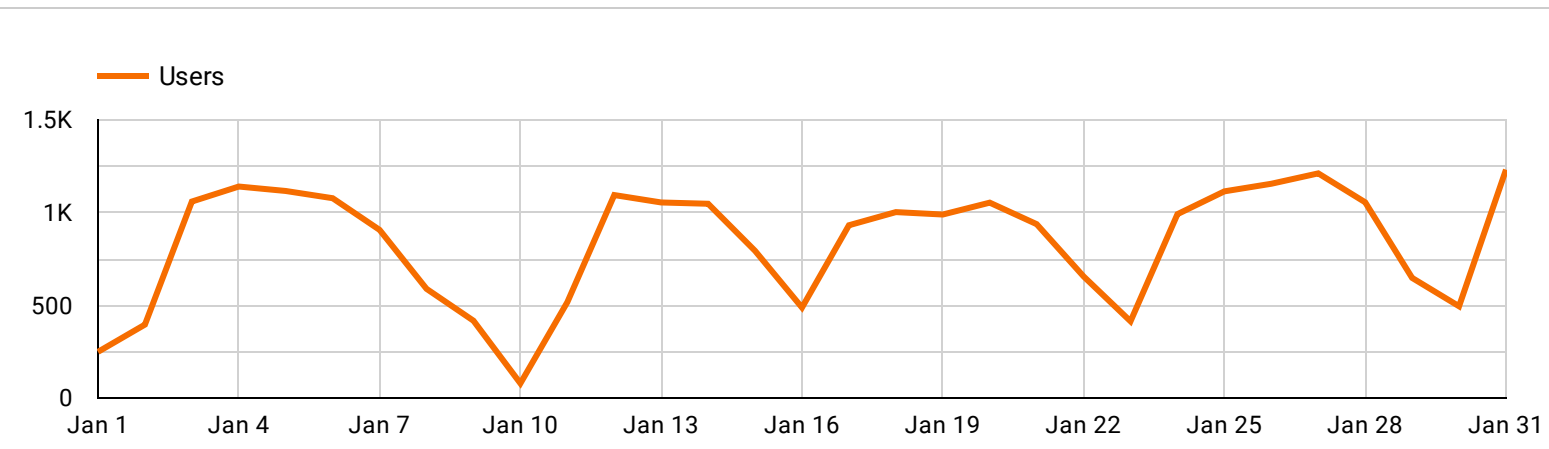

# Google Analytics Audience Overview

Jan 1, 2022 - Jan 31, 2022

## Your audience at a glance

Users  
**23,319**

New Users  
**21,376**

Sessions  
**28,666**

Pageviews  
**38,647**

Other Metric