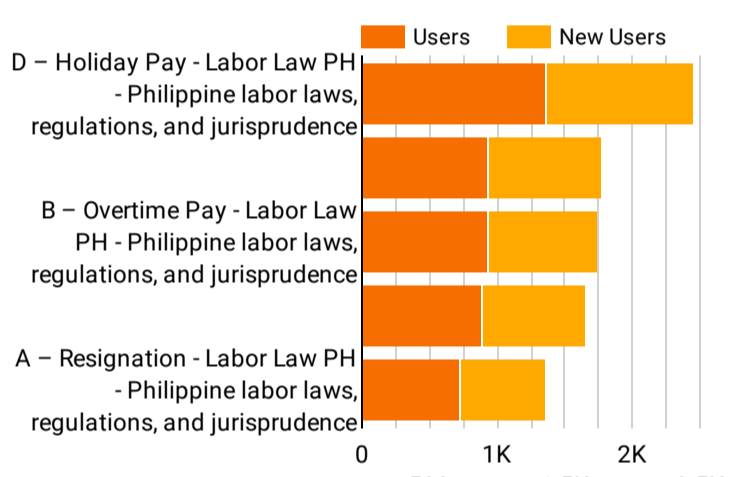

Jan 1, 2022 - Jan 31, 2022

Overview of your user behaviors

What do users see when they are in your website?

Which page is the most popular?

Page	Pageviews
1. /library/night-shift-diffe...	1,904
2. /library/retirement-pay-...	1,583
3. /library/overtime-pay-u...	1,530
4. /library/holiday-pay-un...	1,434
5. /library/resignation-un...	1,381
6. /library/daily-paid-and-...	1,117
7. /library/probationary-e...	1,100
8. /library/holiday-pay-un...	1,055
9. /library/illegal-dismiss...	1,029
10. /library/project-employ...	928

1 - 10 / 802

Most popular pages with title breakdown

Page Title	Pageviews
1. D - Holiday Pay - Labo...	1,830
2. B - Overtime Pay - Lab...	1,244
3. E - Night Shift Differen...	1,197
4. N - Retirement Pay - La...	1,178
5. A - Resignation - Labor...	946
6. B - Probationary Empl...	808
7. B - Daily-paid v. month...	736
8. E - Night Shift Differen...	719
9. 1 - Illegal Dismissal - L...	672
10. 1 - Management Prero...	631