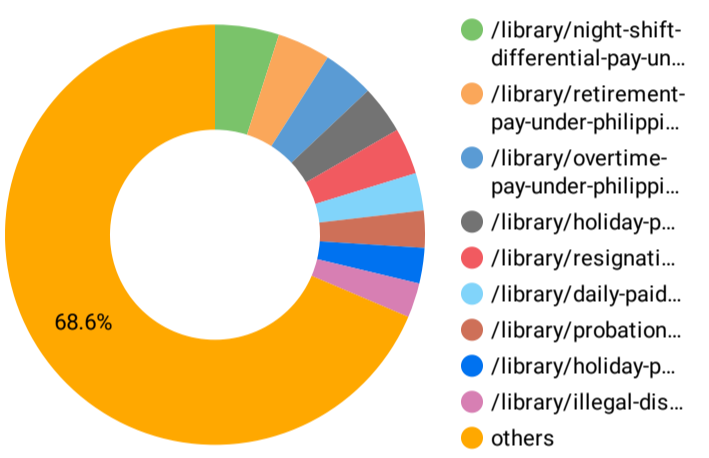

Jan 1, 2022 - Jan 31, 2022

Overview of your user behaviors

What do users see when they are in your website?

Which page is the most popular?

Page	Pageviews
1. /library/night-shift-diffe...	1,904
2. /library/retirement-pay-...	1,583
3. /library/overtime-pay-u...	1,530
4. /library/holiday-pay-un...	1,434
5. /library/resignation-un...	1,381
6. /library/daily-paid-and-...	1,117
7. /library/probationary-e...	1,100
8. /library/holiday-pay-un...	1,055
9. /library/illegal-dismiss...	1,029
10. /library/project-employ...	928

1 - 10 / 802

Most popular pages with title breakdown

Page Title	Pageviews
1. D - Holiday Pay - Labo...	1,830
2. B - Overtime Pay - Lab...	1,244
3. E - Night Shift Differen...	1,197
4. N - Retirement Pay - La...	1,178
5. A - Resignation - Labor...	946
6. B - Probationary Empl...	808
7. B - Daily-paid v. month...	736
8. E - Night Shift Differen...	719
9. 1 - Illegal Dismissal - L...	672
10. 1 - Management Prero...	631