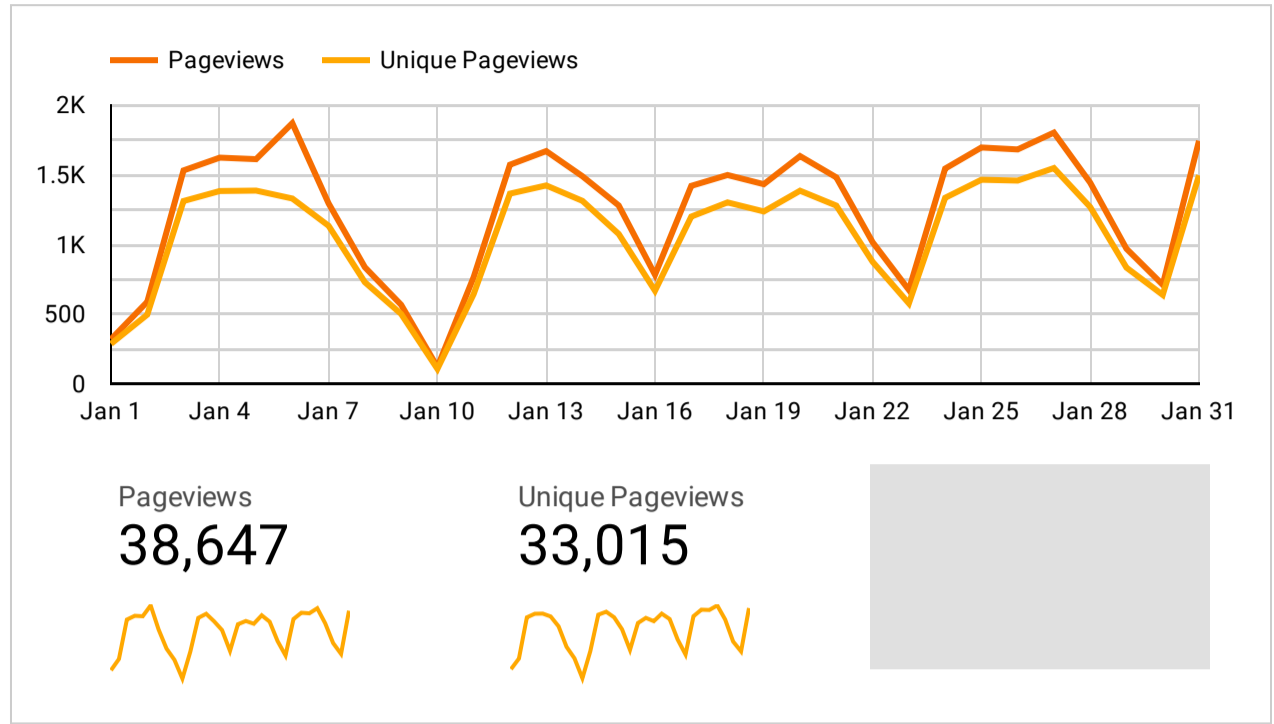

Jan 1, 2022 - Jan 31, 2022

Overview of your user behaviors

What do users see when they are in your website?

Which page is the most popular?

Page	Pageviews
1. /library/night-shift-diffe...	1,904
2. /library/retirement-pay-...	1,583
3. /library/overtime-pay-u...	1,530
4. /library/holiday-pay-un...	1,434
5. /library/resignation-un...	1,381
6. /library/daily-paid-and-...	1,117
7. /library/probationary-e...	1,100
8. /library/holiday-pay-un...	1,055
9. /library/illegal-dismiss...	1,029
10. /library/project-employ...	928

1 - 10 / 802

Most popular pages with title breakdown

Page Title	Pageviews
1. D - Holiday Pay - Labo...	1,830
2. B - Overtime Pay - Lab...	1,244
3. E - Night Shift Differen...	1,197
4. N - Retirement Pay - La...	1,178
5. A - Resignation - Labor...	946
6. B - Probationary Empl...	808
7. B - Daily-paid v. month...	736
8. E - Night Shift Differen...	719
9. 1 - Illegal Dismissal - L...	672
10. 1 - Management Prero...	631